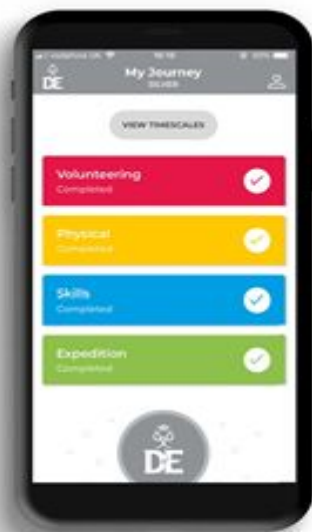

**YOUTH
WITHOUT
LIMITS**

Expedition

Explore the great outdoors
and spend a few nights
away from home

Create memories that
will last a lifetime

**YOUTH
WITHOUT
LIMITS**

Your Welcome Pack and eDofE

Sam Sykes Ltd